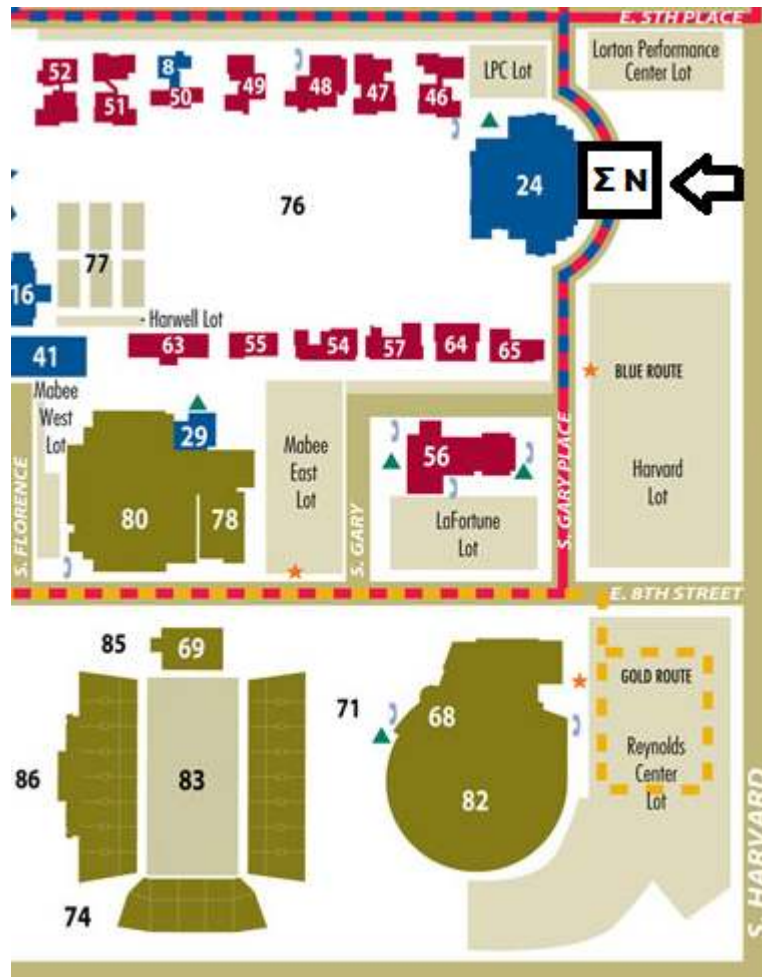

SIGMA NU—Zeta Lambda Newsletter

July 2012
Issue #6

Inside this issue:

Alumni BBQ & Univ. of Tulsa Homecoming	1
Zeta Lambda Alumni Corp funding	2
Alumni Nu's	3
Contact Us	4

Upcoming Dates:

- 9/8: Tulane @ TU.
- 9/15: Nicholls State @ TU.
- 9/22: Fresno State @ TU.
- 10/11: UTEP @ TU.
- **10/20: Alumni BBQ (before game) & TU Homecoming game vs. Rice.**
- 11/17: UCF @ TU.

2012—Zeta Lambda Alumni BBQ at The University of Tulsa Homecoming

Brothers and friends, 2012 is one of the rare years when the University of Tulsa Homecoming weekend coincides with Oktoberfest and the Zeta Lambda Alumni Chapter will be taking full advantage. This year we will have our annual Alumni BBQ on-campus before the Tulsa Hurricane homecoming game against the Rice University Owls. Please take a minute to mark your calendars, and make initial traveling plans if you do not live in town. Every year we have the BBQ, the turnout has increased and we look to really have a large showing for this year. Family and Friends welcome!!

When: Sat. Oct 20th, We'll start at 10:30AM. Kickoff versus Rice is 2:30PM.

Where: Our Alumni tailgate will be setup near where the old Snake house used to be. On the lawn in front of the new Lorton Performance Center.

What: Food & drinks provided. (We will have some beer, but you may want to also byob).

RSVP: To help with a headcount, please RSVP to jeremy-edwards@utulsa.edu